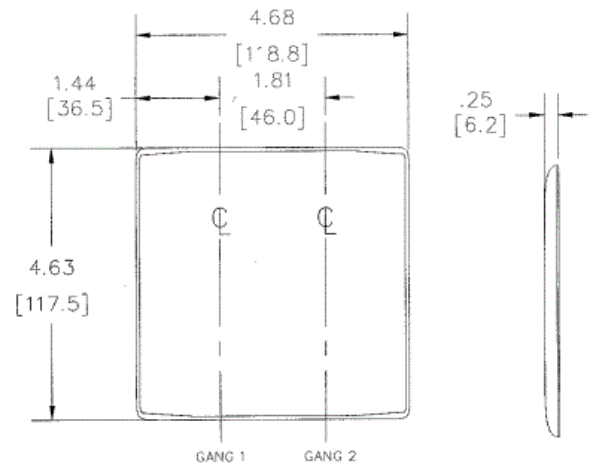

| Description | Color | Catalog No. | UPC |
|----------------------------|-------|-------------|--------------|
| 2-Gang, 2 Blank, Box Mount | White | NP23W | 883778102974 |

Listings

UL Listed
CSA Certified

Specifications

| | |
|----------------|---------------|
| Material | Nylon |
| Thickness | .06 in. (1.5) |
| Mounting Screw | Steel |
| Height | 4.63" (117.6) |
| Width | 4.69" (119.1) |

Online Resources